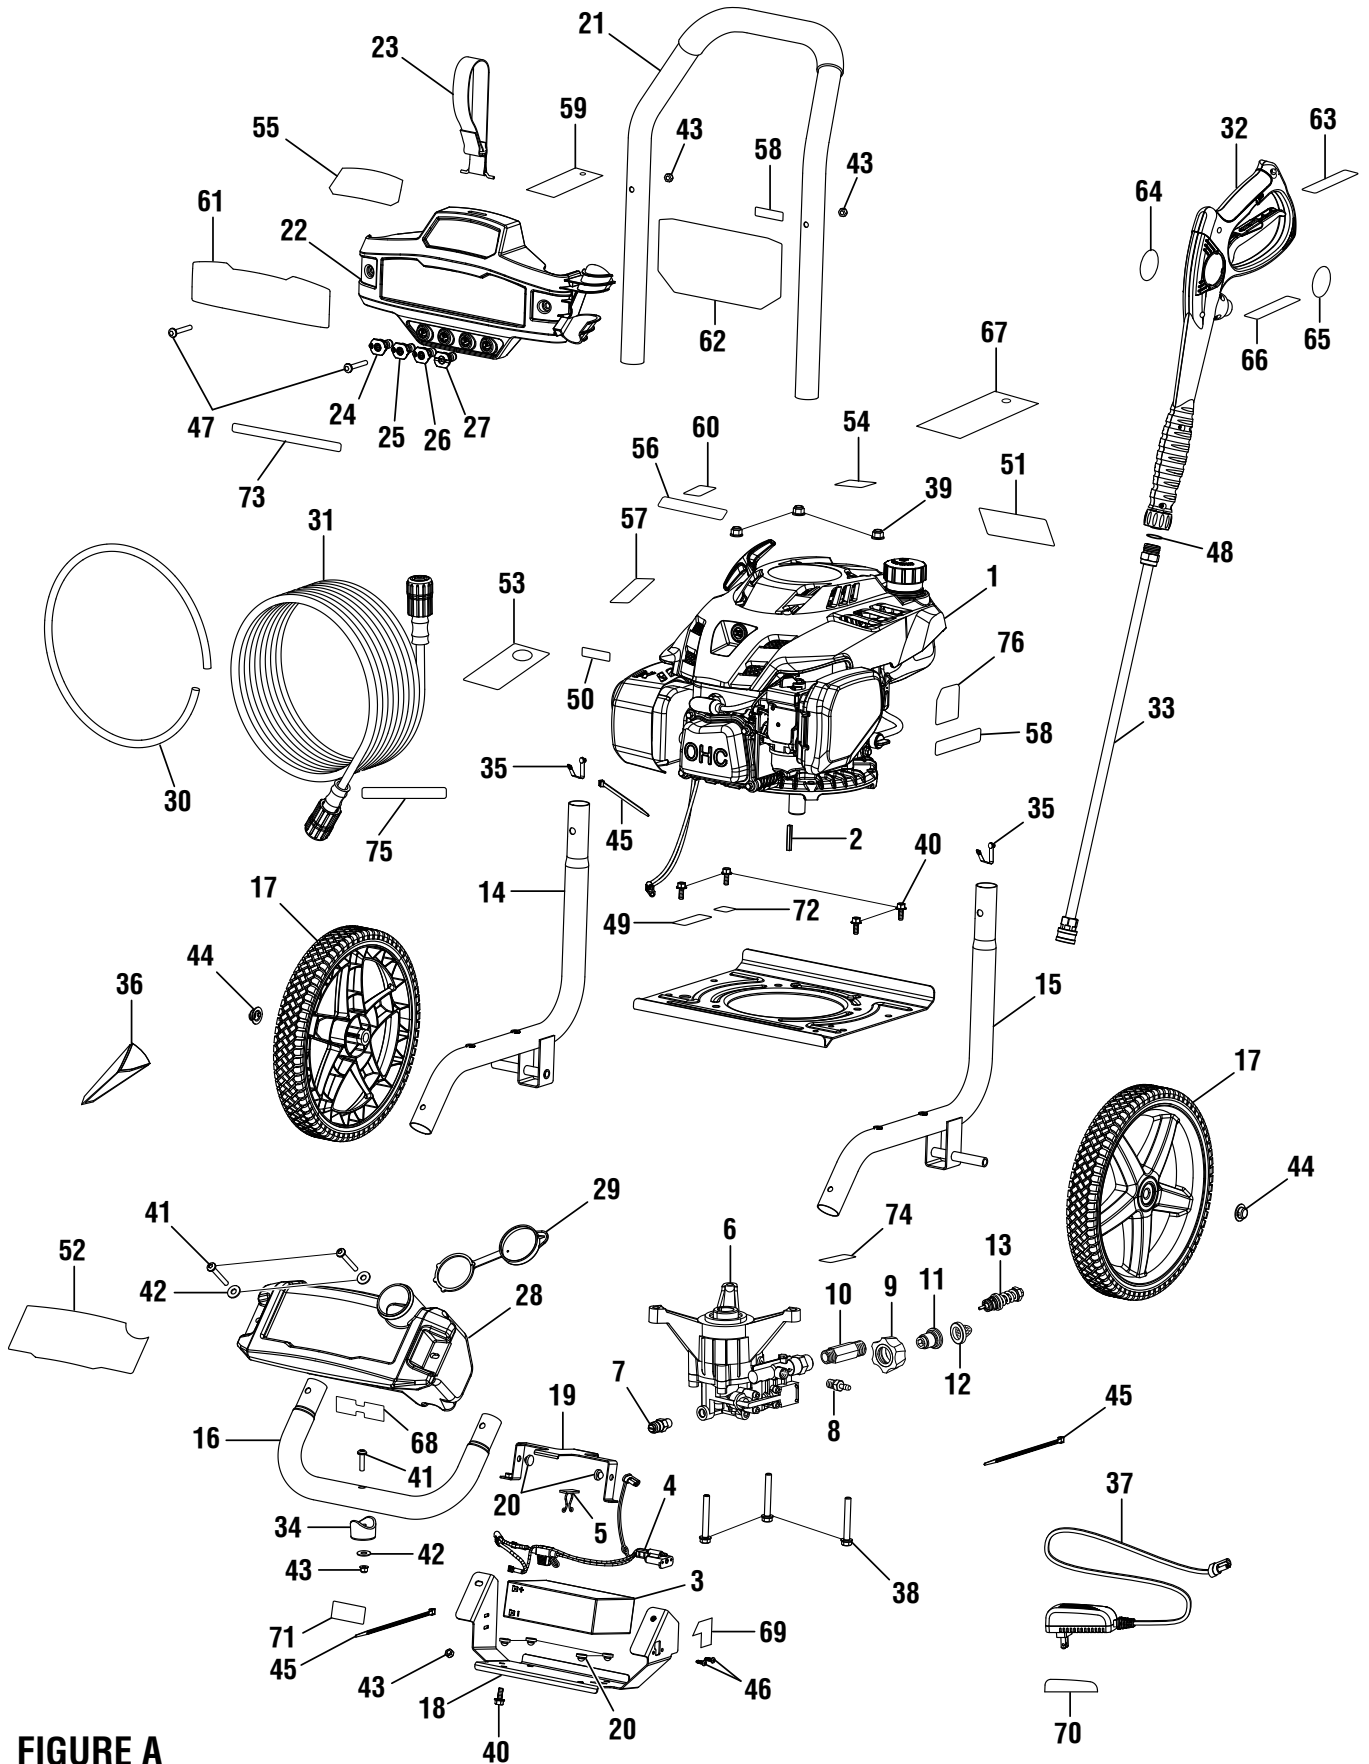

POWERSTROKE PRESSURE WASHER - ITEM NO. PS80313E/PS80313E-ECOM

FIGURE A

POWERSTROKE PRESSURE WASHER – ITEM NO. PS80313E/PS80313E-ECOM

The model number will be found on a label attached to the engine. Always mention the model number in all correspondence regarding your **PRESSURE WASHER** or when ordering replacement parts.